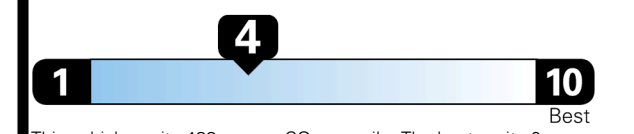

Fuel Economy & Greenhouse Gas Rating (tailpipe only)