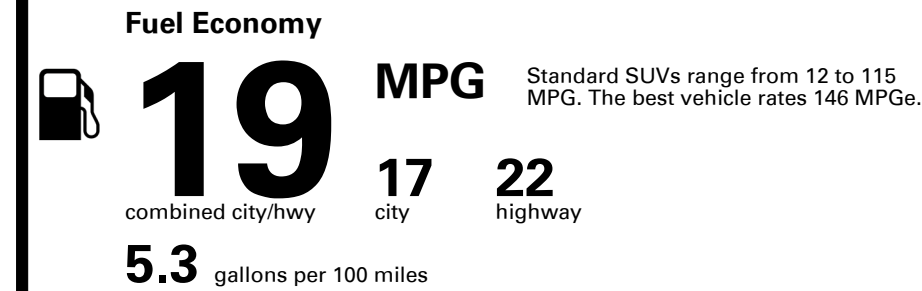

TOTAL PRICE: \$90,445.00

14 A 0146HTORTU

Inland Freight & Handling : \$1,495.00

EPA DOT Fuel Economy and Environment

Gasoline Vehicle

You spend \$8,000
 more in fuel costs over 5 years compared to the average new vehicle.