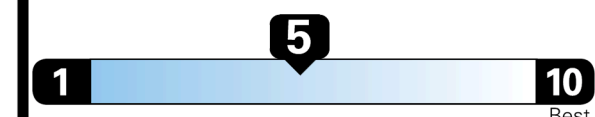

2026 GV70 2.5T SELECT AWD

THE GENESIS EXPERIENCE

- 3 Yr / 36K Complimentary Maintenance
- 3 Yr / 36K Complimentary Service Valet *
- 3 Yr Complimentary Map Care
- Complimentary Genesis Connected Services *
- * Exclusions may apply, see retailer for details

STANDARD FEATURES:

ADVANCED SAFETY TECHNOLOGY

- Forward Collision-Avoidance Assist
- Lane Keeping Assist
- Lane Following Assist
- Driver Attention Warning
- Blind-Spot Collision Avoidance-Assist
- Rear Cross-Traffic Collision Avoidance-Assist
- Parking Distance Warning
- Rearview Camera
- Safe Exit Assist
- Rear Occupant Alert
- Forward Attention Warning

POWERTRAIN TECHNOLOGY

- 2.5L Inline 4 Turbo GDI
- 8-speed Automatic Transmission

EXTERIOR

- 19-inch Alloy Wheels
- Power Hands-Free Smart Liftgate w/ Auto Open
- High Beam Assist

COMFORT & CONVENIENCE

- Leatherette Seating Surfaces
- Power Driver's Seat w/ Power Lumbar
- Power Front Passenger Seat
- Heated Front Seats
- Smart Cruise Control
- Intelligent Speed Limit Assist
- Highway Driving Assist

COMFORT & CONVENIENCE(cont.)

- Adjustable Interior Ambient Lighting

MULTIMEDIA & CONNECTIVITY

- 27" OLED Instrument Cluster & Navigation
- SiriusXM® Radio w/ 90-day trial subscription; Not Available in AK & HI
- Apple CarPlay® & Android Auto™
- Genesis Connected Services
- Fingerprint Recognition

SELECT FEATURES

- Panoramic Sunroof
- Aluminum Trim
- Passenger Walk-in Device
- Power Folding Mirrors + Logo Lamp
- Integrated Memory Driver Seat + Smart Posture Care
- Power Tilt & Telescopic Steering Wheel
- Wireless Phone Charger

ADDITIONAL STANDARD FEATURES

- Carpeted Floor Mats

Full Tank of Gas

GENESIS WARRANTY